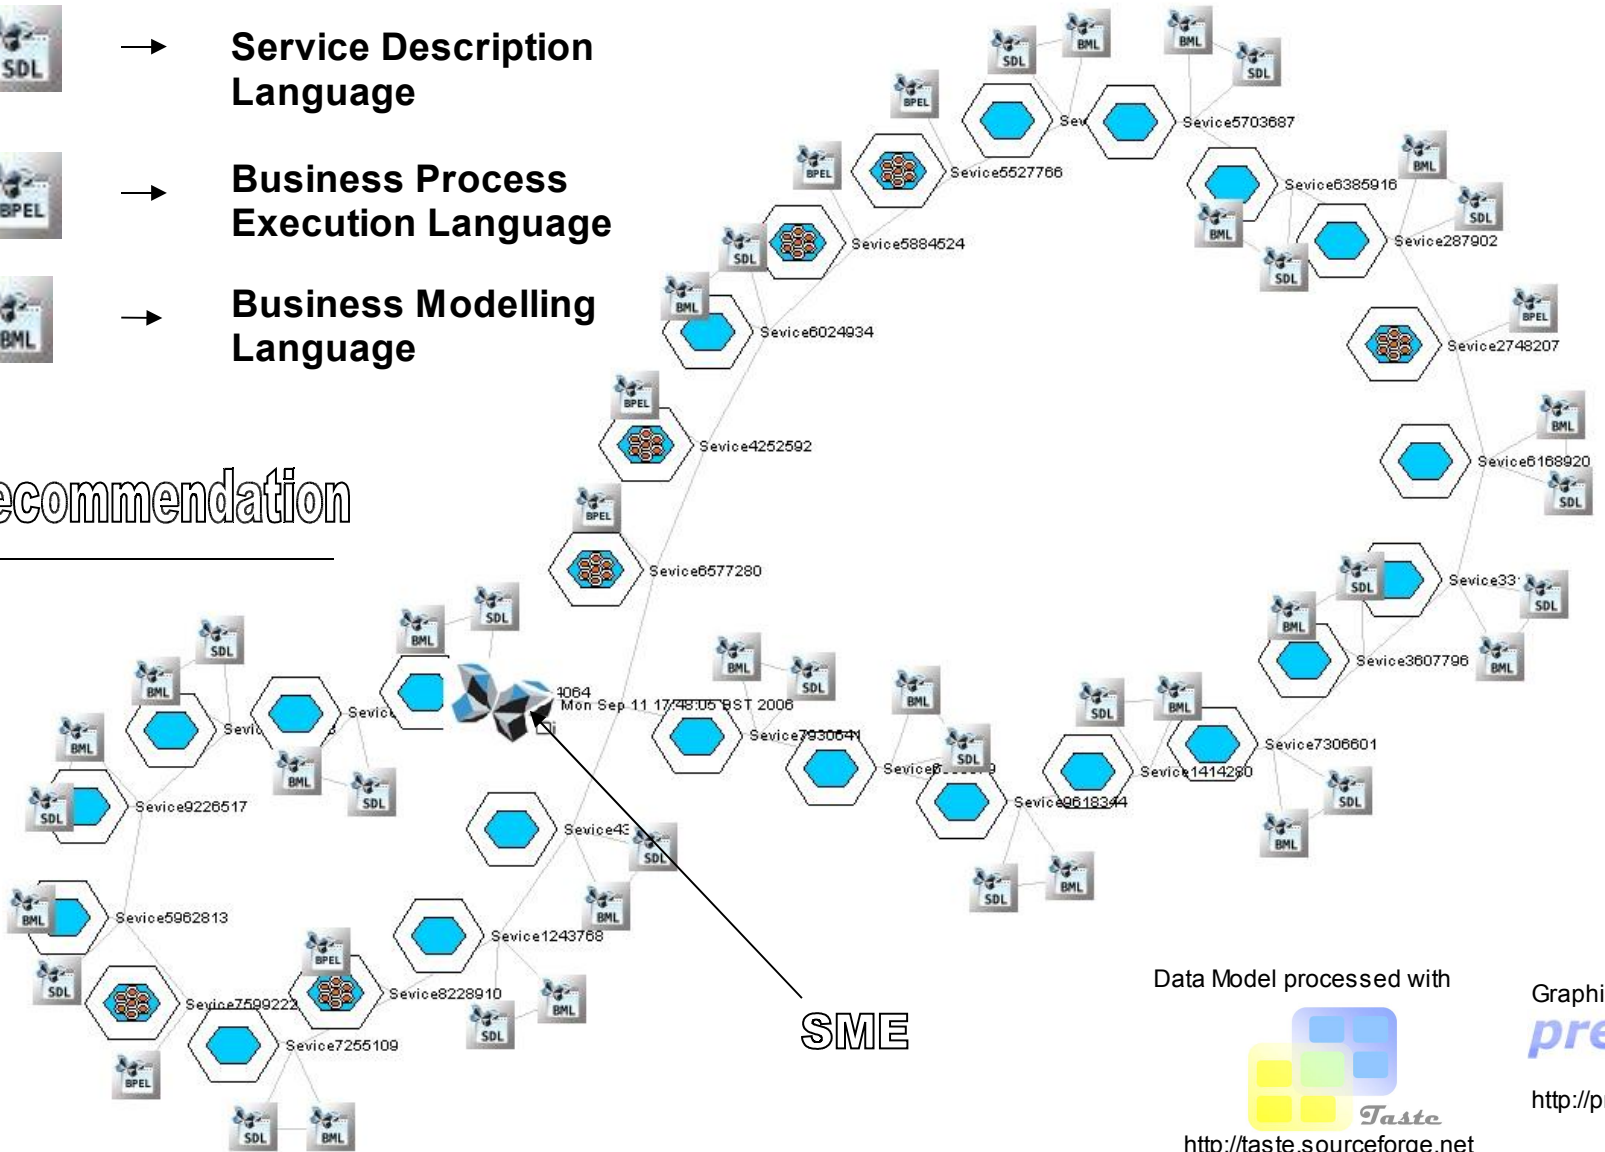

# Current Services

-  → **Composite Service (BPEL)**
-  → **Single Service**
-  → **Service Description Language**
-  → **Business Process Execution Language**
-  → **Business Modelling Language**

# Recommendation

Data Model processed with

Graphics made with  
*prefuse*  
<http://prefuse.org>

**SME number 1**

**SME number 2**

**“The Network is the Ecosystem”**

**SME Clusters Detail**

**SME number N**

**Time**

Isolated Group

Isolated Group

SME Clusters forming the Ecosystem

=

More info: <http://www.digital-ecosystem.org>