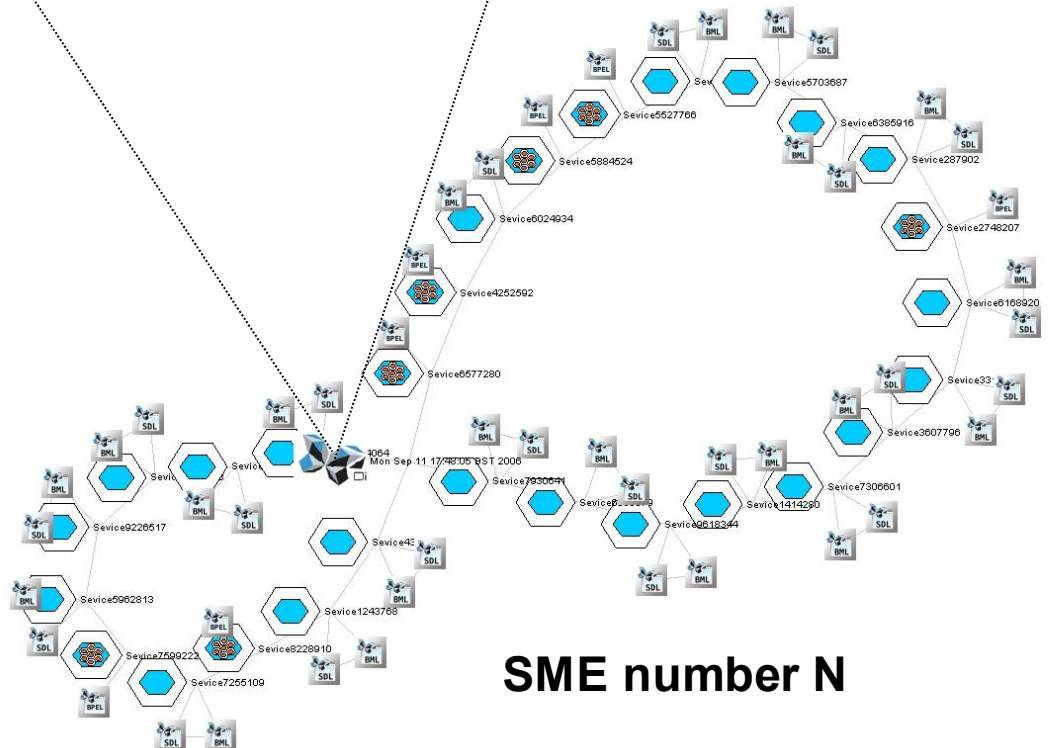

# Recommendation

Data Model processed with

Graphics made with  
*prefuse*  
<http://prefuse.org>

**SME number 1**

**SME number 2**

**“The Network is the Ecosystem”**

**SME Clusters Detail**

**SME number N**

**Time**

Isolated Group

Isolated Group

SME Clusters forming the Ecosystem

=

More info: <http://www.digital-ecosystem.org>